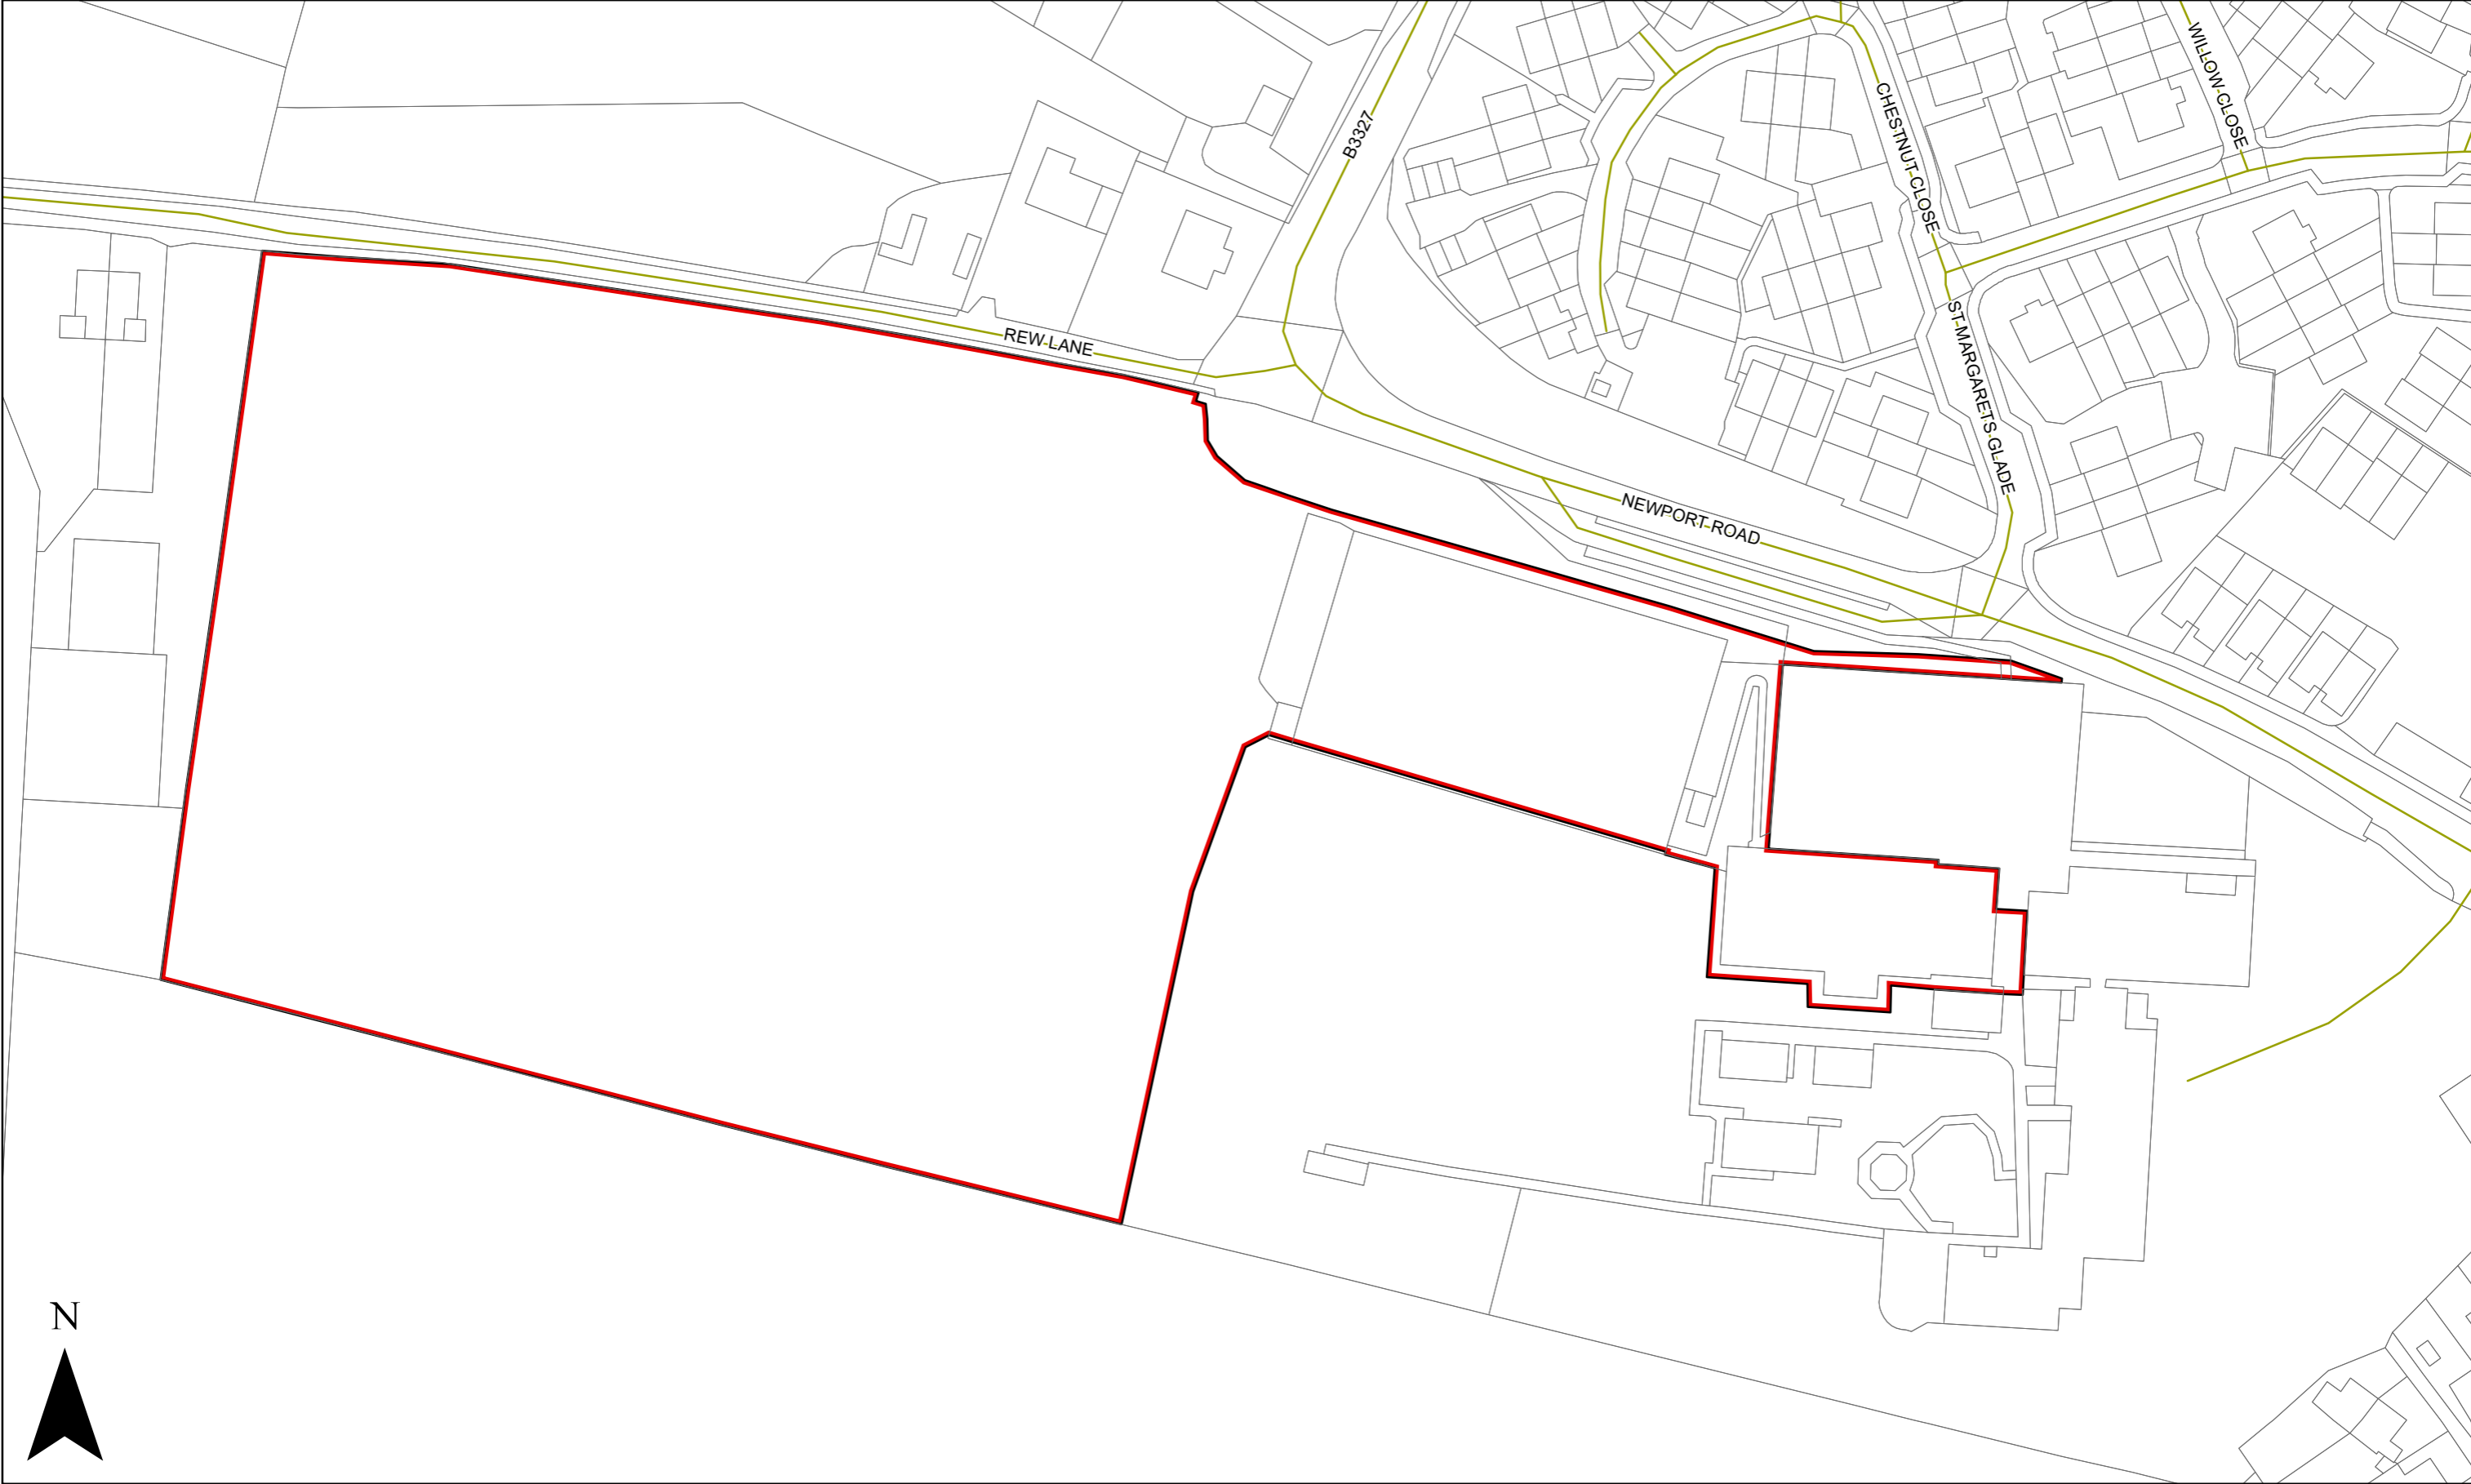

Appendix One - Rew Valley Sports Centre, Newport Road, Ventnor, PO38 1BQ [Scale 1:1000 @ A3]

This map is based on Ordnance Survey material with the permission of Ordnance Survey on behalf of the Controller of Her Majesty's Stationery Office © Crown copyright. Unauthorised reproduction infringes Crown copyright and may lead to prosecution or civil proceedings. 100019229 2008.